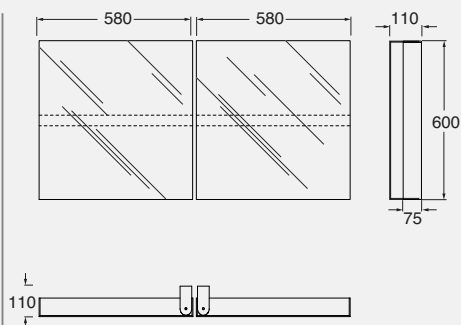

DESCRIZIONE

Mirror Book specchio singolo cm 32, basculante con interno portaoggetti
cod. MB 32

DESCRIPTION

Adjustable Mirror Book with single mirror cm 32, with object holder shelf inside
cod. MB 32

DESCRIZIONE

Mirror Book specchio doppio (cm 32 anta singola) basculante con interno portaoggetti
cod. MB 32D

DESCRIPTION

Adjustable Mirror Book with double mirror (cm 32 single mirror) with object holder shelf inside
cod. MB 32D

DESCRIZIONE

Mirror Book specchio singolo cm 58, basculante con interno portaoggetti cod. MB 60

DESCRIPTION

Adjustable Mirror Book with single mirror cm 58, with object holder shelf inside cod. MB 60

DESCRIZIONE

Mirror Book specchio doppio (cm 58 anta singola) basculante con interno portaoggetti cod. MB 60D

DESCRIPTION

Adjustable Mirror Book with double mirror (cm 58 single mirror) with object holder shelf inside cod. MB 60D